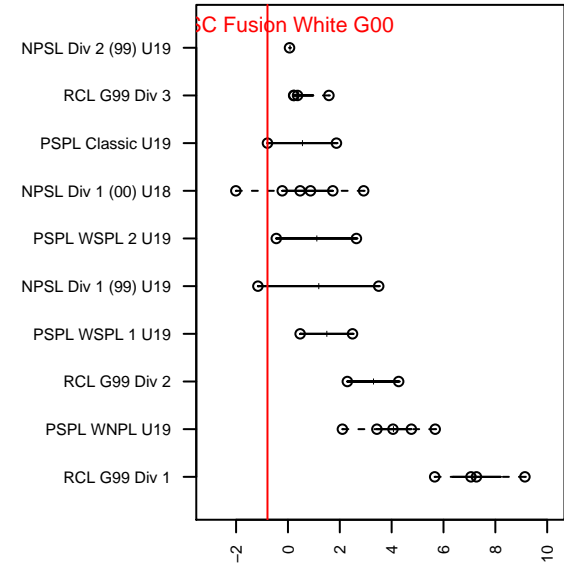

# SGESC Fusion White G00

Spanaway Graham Eatonville SC  
Graham, WA  
G00 total strength=1276  
attack=5.47 defense=4.93  
fall league = PSPL Classic U19

alt names used:

Venues played:  
2017 RVS Classic GU17-19  
2017 Sounders FC Cup GU18-19  
2017 PSPL Classic U19

**SGESC Fusion White G00**  
Dots are actual minus expected GF (blue circles) and GA (red triangles).  
Blue line is smoothed change in attack strength. Red is smoothed change in defense strength.

**attack and defense variance (black dot)  
relative to other teams  
and top 10 in region**

**attack and defense rating  
relative to others at age  
and all opponents in last 13 months**

**Performance relative to 13 month average**

**Performance relative to 13 month average**

<b>date</b>	<b>home</b>		<b>away</b>		<b>venue</b>	<b>pred.home</b>	<b>pred.away</b>
2017-12-03	Highline Premier Blue G99	4	SGESC Fusion White G00	2	2017 PSPL Classic U19	2.40	0.32
2017-12-02	SGESC Fusion White G00	0	ISC Gunners B G00	3	2017 PSPL Classic U19	0.32	2.25
2017-11-18	Fuerza FC Academy G99	4	SGESC Fusion White G00	1	2017 PSPL Classic U19	4.84	0.31
2017-07-22	MRFC White G99	3	SGESC Fusion White G00	0	2017 Sounders FC Cup GU18-19	2.37	0.14
2017-07-22	SGESC Fusion White G00	0	Wenatchee Valley United Real FC G99	3	2017 Sounders FC Cup GU18-19	0.96	3.46
2017-07-21	SGESC Fusion White G00	0	Eastside FC White G99	3	2017 Sounders FC Cup GU18-19	0.28	2.63
2017-06-25	RV Slammers Orange G01	5	SGESC Fusion White G00	0	2017 RVS Classic GU17-19	5.33	0.13
2017-06-24	SGESC Fusion White G00	0	Harbor Premier Green G01	8	2017 RVS Classic GU17-19	0.14	8.17
2017-06-24	Kent United Green G00	2	SGESC Fusion White G00	0	2017 RVS Classic GU17-19	3.55	0.40