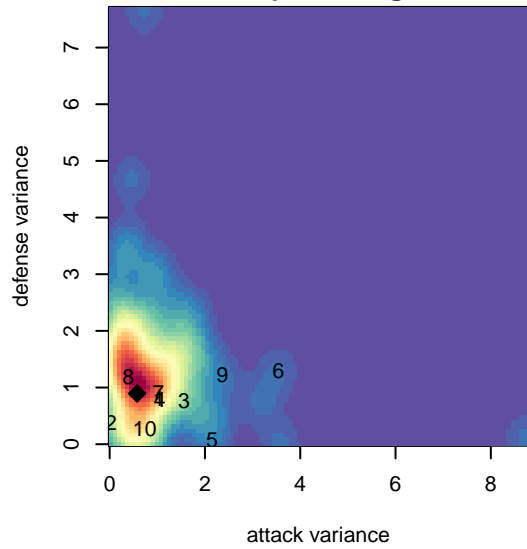

# SGESC Fusion White G00

Spanaway Graham Eatonville SC  
Graham, WA  
G00 total strength=1276  
attack=5.47 defense=4.93  
fall league = PSPL Classic U19

alt names used:

Venues played:  
2017 RVS Classic GU17-19  
2017 Sounders FC Cup GU18-19  
2017 PSPL Classic U19

**SGESC Fusion White G00**  
Dots are actual minus expected GF (blue circles) and GA (red triangles).  
Blue line is smoothed change in attack strength. Red is smoothed change in defense strength.

**attack and defense variance (black dot)  
relative to other teams  
and top 10 in region**