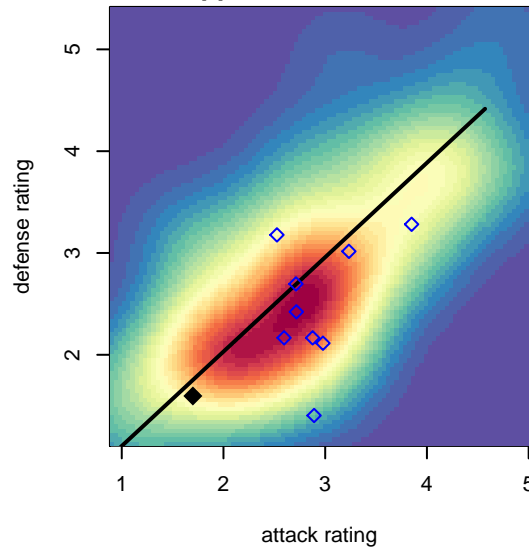

**attack and defense rating
relative to others at age
and all opponents in last 13 months**