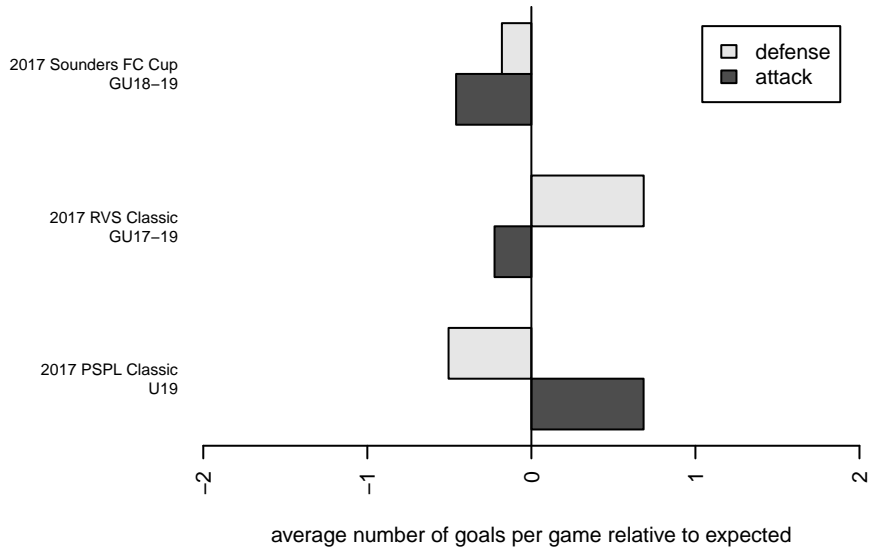

# SGESC Fusion White G00

Spanaway Graham Eatonville SC  
Graham, WA  
G00 total strength=1276  
attack=5.47 defense=4.93  
fall league = PSPL Classic U19

alt names used:

Venues played:  
2017 RVS Classic GU17-19  
2017 Sounders FC Cup GU18-19  
2017 PSPL Classic U19

**SGESC Fusion White G00**  
Dots are actual minus expected GF (blue circles) and GA (red triangles).  
Blue line is smoothed change in attack strength. Red is smoothed change in defense strength.

**attack and defense variance (black dot)  
relative to other teams  
and top 10 in region**

**attack and defense rating  
relative to others at age  
and all opponents in last 13 months**

**Performance relative to 13 month average**

**Performance relative to 13 month average**

<b>date</b>	<b>home</b>		<b>away</b>		<b>venue</b>	<b>pred.home</b>	<b>pred.away</b>
2017-12-03	Highline Premier Blue G99	4	SGESC Fusion White G00	2	2017 PSPL Classic U19	2.40	0.32
2017-12-02	SGESC Fusion White G00	0	ISC Gunners B G00	3	2017 PSPL Classic U19	0.32	2.25
2017-11-18	Fuerza FC Academy G99	4	SGESC Fusion White G00	1	2017 PSPL Classic U19	4.84	0.31
2017-07-22	MRFC White G99	3	SGESC Fusion White G00	0	2017 Sounders FC Cup GU18-19	2.37	0.14
2017-07-22	SGESC Fusion White G00	0	Wenatchee Valley United Real FC G99	3	2017 Sounders FC Cup GU18-19	0.96	3.46
2017-07-21	SGESC Fusion White G00	0	Eastside FC White G99	3	2017 Sounders FC Cup GU18-19	0.28	2.63
2017-06-25	RV Slammers Orange G01	5	SGESC Fusion White G00	0	2017 RVS Classic GU17-19	5.33	0.13
2017-06-24	SGESC Fusion White G00	0	Harbor Premier Green G01	8	2017 RVS Classic GU17-19	0.14	8.17
2017-06-24	Kent United Green G00	2	SGESC Fusion White G00	0	2017 RVS Classic GU17-19	3.55	0.40